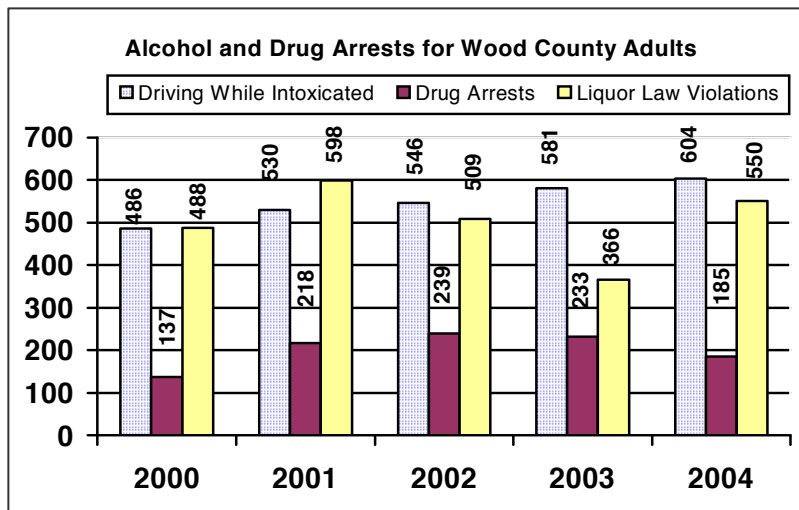

Alcohol and Drug Arrests Remain Consistent

Key Facts

- Abuse of alcohol and drugs is a root cause of delinquent and adult criminal behavior.
- Law enforcement takes a proactive approach to education and enforcement of alcohol related violations and drug offenses as a means of creating a safer and healthier community.
- Since 2001, Wood County law enforcement and the Wood County Tavern League have partnered with our local cab companies to provide a Safe Ride Home Program as an alternative to driving impaired.

Why is this Information Important?

Alcohol and drug abuse is a serious problem that reduces the quality of life by negatively impacting several health, socio-economic, and safety related issues.

Alcohol and Drug Abuse