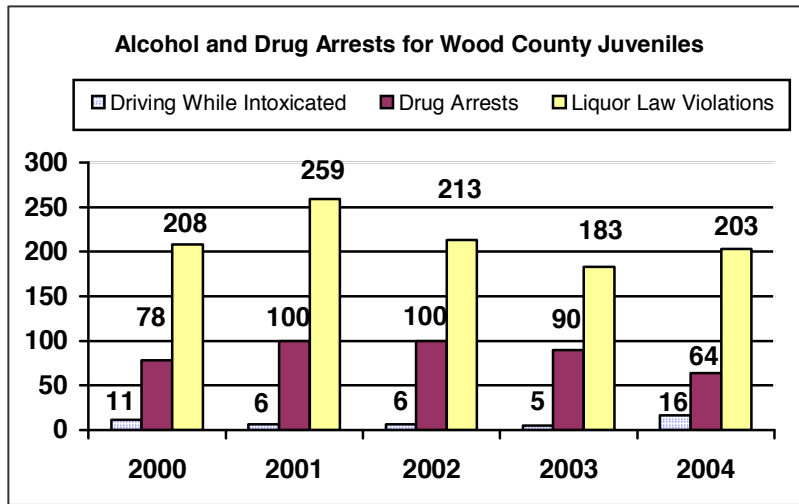

Alcohol and Drug Arrests Remain Consistent

Key Facts

- Abuse of alcohol and drugs is a root cause of delinquent and adult criminal behavior.
- Law enforcement takes a proactive approach to education and enforcement of alcohol related violations and drug offenses as a means of creating a safer and healthier community.
- Since 2001, Wood County law enforcement and the Wood County Tavern League have partnered with our local cab companies to provide a Safe Ride Home Program as an alternative to driving impaired.

Why is this Information Important?

Alcohol and drug abuse is a serious problem that reduces the quality of life by negatively impacting several health, socio-economic, and safety related issues.

Alcohol and Drug Abuse

Working together as a community to keep drugs and alcohol away from kids will have a long lasting effect and help reduce the chance of criminal behavior as an adult. Kids who learn from their parents and the community about the dangers of underage drinking and drugs are less likely to use those substances. We have the power and opportunity to keep children safe, healthy and drug and alcohol free.